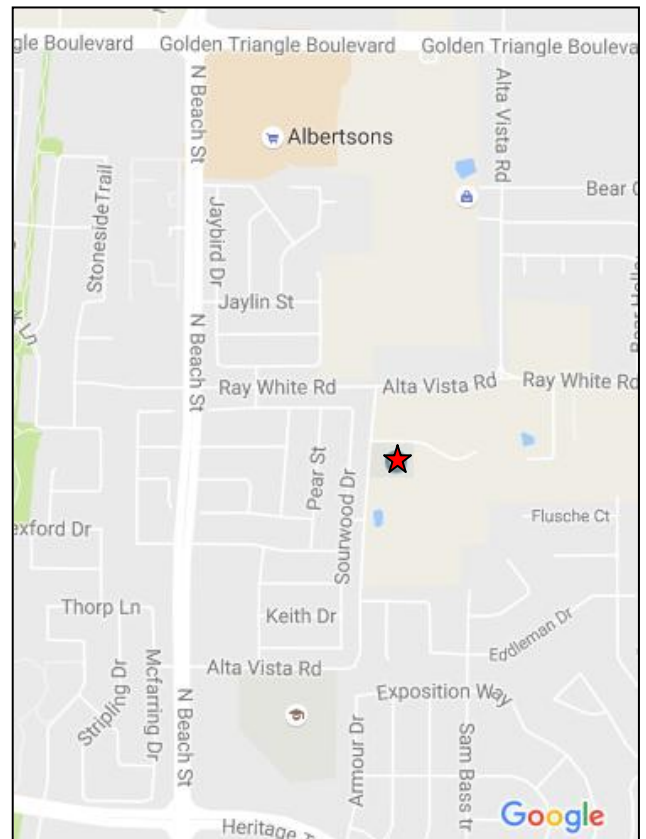

Lone Star Leadership Academy

Dallas/Fort Worth

Student Drop-Off on Sunday

Location: Education in Action's North Texas Leadership Academy
10200 Alta Vista Road
Keller, TX 76244

When you arrive:

- Please bring your luggage inside.
- If you are turning in medications, have them ready (separate from luggage).

Office Cell Phone: 817-703-2287

Driving Directions*

**Education in Action recommends that you plan your route prior to departing for drop-off.*

From Fort Worth

Take I-35W North and exit Heritage Trace Parkway. Turn right onto Heritage Trace Parkway. Turn left onto Beach Street. Turn right onto Alta Vista Road and continue to follow Alta Vista Road as it makes a sharp curve to the left. The North Texas Leadership Academy will be on the right side of the road.

From Dallas

Take I-35E North/US 77 North toward Denton. Keep left to take TX-183 West toward TX-114/Irving/DFW Airport. Keep right to take TX-114 West toward Grapevine. After passing through Southlake and going through the light in Trophy Club, bear left onto TX-170 West. At the light, turn left onto US-377/Denton Hwy. After about 4 miles and at the light, turn right on Keller Parkway/FM 1709/Golden Triangle Blvd. Turn at the first left onto Alta Vista Road. Turn right at the intersection onto Alta Vista Road/Ray White Road, and then turn left to stay on Alta Vista Road. The North Texas Leadership Academy will be on the left side of the road.

Driving Directions*

**Education in Action recommends that you plan your route prior to departing for pick-up.*

From Fort Worth

Take I-30 East. Take Exit 28 toward Baird Farm Road/Legends Way/Ballpark Way. Keep to the right, then turn right onto AT&T Way. Turn left onto Nolan Ryan Expressway. At the traffic circle, take the first exit onto Nolan Ryan Expressway. Turn left onto E Randol Mill Road. The parking lot will be on the right directly across from the stadium.