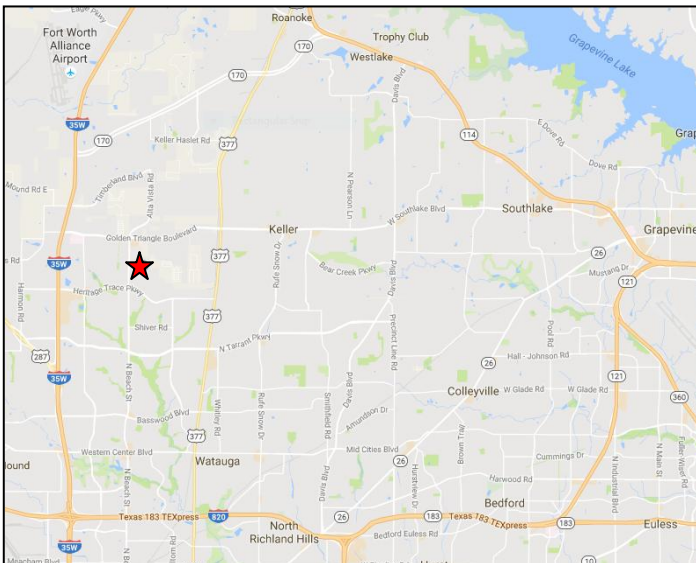

Lone Star Leadership Academy

Dallas/Fort Worth

Student Drop-Off on Sunday

Location: Education in Action's North Texas Leadership Academy
10200 Alta Vista Road
Keller, TX 76244

When you arrive:

- Please bring your luggage inside.
- If you are turning in medications, have them ready (separate from luggage).

Office Cell Phone: 817-703-2287

Driving Directions*

**Education in Action recommends that you plan your route prior to departing for drop-off.*

From Fort Worth

Take I-35W North and exit Heritage Trace Parkway. Turn right onto Heritage Trace Parkway. Turn left onto Beach Street. Turn right onto Alta Vista Road and continue to follow Alta Vista Road as it makes a sharp curve to the left. The North Texas Leadership Academy will be on the right side of the road.

From Dallas

Take I-35E North/US 77 North toward Denton. Keep left to take TX-183 West toward TX-114/Irving/DFW Airport. Keep right to take TX-114 West toward Grapevine. After passing through Southlake and going through the light in Trophy Club, bear left onto TX-170 West. At the light, turn left onto US-377/Denton Hwy. After about 4 miles and at the light, turn right on Keller Parkway/FM 1709/Golden Triangle Blvd. Turn at the first left onto Alta Vista Road. Turn right at the intersection onto Alta Vista Road/Ray White Road, and then turn left to stay on Alta Vista Road. The North Texas Leadership Academy will be on the left side of the road.

Driving Directions*

**Education in Action recommends that you plan your route prior to departing for pick-up.*

From Fort Worth

Take I-30 East. Take Exit 28 toward Baird Farm Road/Legends Way/Ballpark Way. Keep to the right, then turn right onto AT&T Way. Turn left onto Nolan Ryan Expressway. At the traffic circle, take the first exit onto Nolan Ryan Expressway. Turn left onto E Randol Mill Road. The parking lot will be on the right directly across from the stadium.