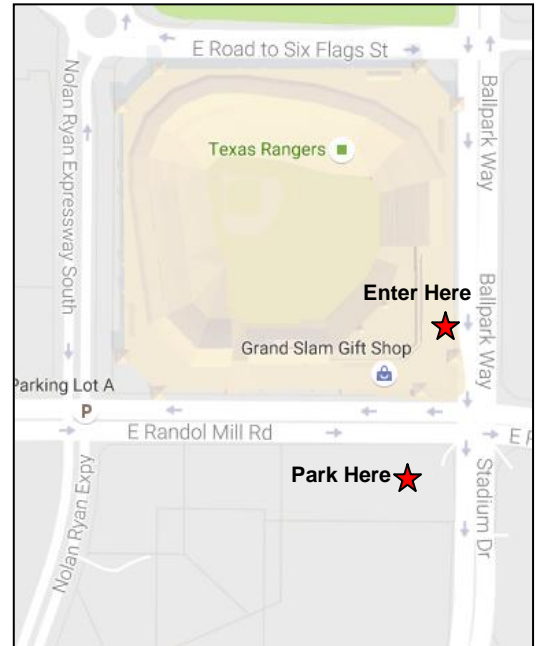

Lone Star Leadership Academy Dallas/Fort Worth

Student Pick-Up on Friday

- Location:** Kids Zone at Globe Life Park in Arlington (Texas Rangers Ballpark)
1000 Ballpark Way
Arlington, TX 76011
- Time:** 12:45 PM (plan on approximately 1 hour for pick-up)
- When you arrive:** You will enter the Kids Zone for a performance by the students and a brief post-camp meeting. **You will also have the opportunity to pre-register for next year's Lone Star Leadership Academy camp and take home a camp mascot plushie with a \$45 deposit.**
- Parking:** Park in Lot B on Randol Mill Road (look for the charter bus and park near it). The entrance to the Kids Zone is the glass door just to the right of the Center Field entrance on the corner of Randol Mill and Ballpark Way. There will be a sign at the door. There is no fee to park or to enter the Kids Zone.

Driving Directions*

**Education in Action recommends that you plan your route prior to departing for pick-up.*

From Fort Worth

Take I-30 East. Take Exit 28 toward Baird Farm Road/Legends Way/Ballpark Way. Keep to the right, then turn right onto AT&T Way. Turn left onto Nolan Ryan Expressway. At the traffic circle, take the first exit onto Nolan Ryan Expressway. Turn left onto E Randol Mill Road. The parking lot will be on the right directly across from the stadium.

From Dallas

Take I-30 West. Take Exit 29 for Ballpark Way. Keep to the right to continue on Ballpark Way. Turn right on Ballpark Way. Turn right on Randol Mill Road. Make a U-turn at Nolan Ryan Expressway. The parking lot will be on the right directly across from the stadium.